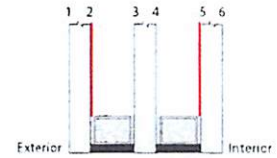

Product	Substrate Outboard-Inboard	Appearance	Visible Light				UV	SHGC	U-Value	Light to Solar Gain	SHGC	U-Value	Light to Solar Gain
			Transmittance %	Reflectance		Color Rendering Index	Transmittance %						
				Out %	In %								
Coating #2 surface													
Argon													
Air													
Coating #2 surface													
SNX 62/27	Guardian UltraClear®	Ultra Clear	59	15	19	94.8	7	0.24	0.18	2.43	0.24	0.21	2.40
	Clear-Clear-Clear	Clear	56	14	18	91.6	5	0.24	0.18	2.33	0.24	0.21	2.29
SNX 51/23	Guardian UltraClear	Neutral Blue	49	16	20	93.9	12	0.21	0.18	2.34	0.21	0.21	2.29
	Clear-Clear-Clear	Neutral Blue	46	16	19	90.5	9	0.21	0.18	2.24	0.21	0.21	2.18
SNE 50/25	Guardian UltraClear	Blue-Silver	46	21	24	90.8	20	0.23	0.18	1.99	0.23	0.21	1.96
	Clear-Clear-Clear	Blue-Silver	44	21	23	87.2	14	0.23	0.18	1.93	0.23	0.21	1.90
SN 68	Guardian UltraClear	Ultra Clear	65	15	19	97.7	36	0.36	0.18	1.80	0.36	0.22	1.79
	Clear-Clear-Clear	Clear	61	15	18	94.0	25	0.34	0.18	1.80	0.34	0.22	1.79
SN 54	Guardian UltraClear	Ultra Clear	52	17	26	97.4	19	0.26	0.18	1.98	0.27	0.21	1.95
	Clear-Clear-Clear	Clear	49	17	25	94.8	13	0.26	0.18	1.94	0.26	0.21	1.90
SNR 50	Guardian UltraClear	Light Silver	46	29	23	93.4	23	0.23	0.18	1.99	0.23	0.21	1.96
	Clear-Clear-Clear	Light Silver	44	28	22	89.7	16	0.23	0.18	1.93	0.23	0.21	1.90
SNR 43	Guardian UltraClear	Light Silver	41	30	21	93.2	22	0.21	0.18	1.98	0.21	0.21	1.95
	Clear-Clear-Clear	Light Silver	39	29	20	89.6	14	0.20	0.18	1.92	0.21	0.21	1.89
SNR 35	Guardian UltraClear	Light Silver	32	37	25	91.7	14	0.15	0.18	2.09	0.16	0.21	2.04
	Clear-Clear-Clear	Light Silver	30	36	24	88.2	9	0.15	0.18	1.99	0.16	0.21	1.93
Coating #2 surface + Neutral 78/65 on #5 surface													
SNX 62/27	Guardian UltraClear®	Ultra Clear	57	14	16	94.7	6	0.24	0.13	2.36	0.24	0.16	2.33
	Clear-Clear-Clear	Clear	54	13	16	91.5	4	0.24	0.13	2.28	0.24	0.16	2.25
SNX 51/23	Guardian UltraClear	Neutral Blue	47	16	17	93.9	10	0.21	0.13	2.29	0.21	0.16	2.25
	Clear-Clear-Clear	Neutral Blue	45	15	17	90.4	7	0.20	0.13	2.22	0.21	0.16	2.17
SNE 50/25	Guardian UltraClear	Blue-Silver	45	21	21	90.9	16	0.23	0.13	1.94	0.23	0.16	1.92
	Clear-Clear-Clear	Blue-Silver	42	20	20	87.3	11	0.22	0.13	1.91	0.22	0.16	1.88
SN 68	Guardian UltraClear	Ultra Clear	63	14	16	97.6	27	0.36	0.13	1.75	0.36	0.17	1.75
	Clear-Clear-Clear	Clear	60	14	16	93.9	19	0.34	0.13	1.76	0.34	0.17	1.90
SN 54	Guardian UltraClear	Ultra Clear	51	16	23	97.3	15	0.26	0.13	1.93	0.27	0.16	1.90
	Clear-Clear-Clear	Clear	48	16	22	94.8	11	0.25	0.13	1.91	0.25	0.16	1.88
SNR 50	Guardian UltraClear	Light Silver	45	28	20	93.4	18	0.23	0.13	1.93	0.23	0.16	1.92
	Clear-Clear-Clear	Light Silver	42	27	19	89.7	13	0.22	0.13	1.91	0.22	0.16	1.88
SNR 43	Guardian UltraClear	Light Silver	40	29	18	93.2	17	0.21	0.13	1.94	0.21	0.16	1.92
	Clear-Clear-Clear	Light Silver	38	29	17	89.5	11	0.20	0.13	1.91	0.20	0.16	1.87
SNR 35	Guardian UltraClear	Light Silver	31	37	22	91.7	11	0.15	0.13	2.05	0.15	0.16	2.02
	Clear-Clear-Clear	Light Silver	29	36	21	88.2	7	0.15	0.13	1.99	0.15	0.16	1.94