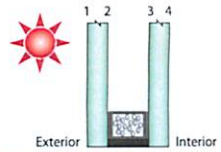

*COST EFFECTIVE FOR  
SMALL QUANTITY  
( < 1000 SF )*

| Appearance   | Product        | Outboard Substrate | Inboard Substrate | Transmission                     |                |                | Reflectance         |                    |                    | U-Value                         |                | Relative Heat Gain | Shading Coefficient | Solar Heat Gain Coefficient | Light to Solar Gain (LSG) |                                 |  |  |  |  |  |
|--|----------------|--------------------|-------------------|----------------------------------|----------------|----------------|---------------------|--------------------|--------------------|---------------------------------|----------------|--------------------|---------------------|-----------------------------|---------------------------|---------------------------------|--|--|--|--|--|
|  |                |                    |                   | Visible Light %                  | Ultra-violet % | Solar Energy % | Visible Light Out % | Visible Light In % | Solar Energy Out % | Winter Nighttime                | Summer Daytime |                    |                     |                             |                           |                                 |  |  |  |  |  |
| <b>SunGuard SuperNeutral</b>   |                |                    |                   | <b>Coating #2 Surface</b>        |                |                |                     |                    |                    | <b>6 mm / 12 mm a.s. / 6 mm</b> |                |                    |                     |                             |                           |                                 |  |  |  |  |  |
| Ultra Clear  | SNX 62/27      |                    |                   | 63                               | 6              | 24             | 11                  | 12                 | 48                 | 0.28                            | 0.27           | 65                 | 0.30                | 0.27                        | 2.37                      |                                 |  |  |  |  |  |
| Ultra Clear  | SN 68          |                    |                   | 69                               | 32             | 36             | 11                  | 12                 | 39                 | 0.29                            | 0.28           | 93                 | 0.44                | 0.39                        | 1.79                      |                                 |  |  |  |  |  |
| Ultra Clear  | SN 62          | UltraWhite         | UltraWhite        | 64                               | 15             | 28             | 11                  | 14                 | 40                 | 0.29                            | 0.27           | 76                 | 0.36                | 0.32                        | 2.00                      |                                 |  |  |  |  |  |
| Ultra Clear  | SN 54          |                    |                   | 55                               | 17             | 25             | 13                  | 18                 | 41                 | 0.29                            | 0.27           | 69                 | 0.33                | 0.28                        | 1.93                      |                                 |  |  |  |  |  |
| Light Silver   | SNR 43         |                    |                   | 44                               | 18             | 20             | 28                  | 14                 | 50                 | 0.29                            | 0.27           | 56                 | 0.26                | 0.23                        | 1.92                      |                                 |  |  |  |  |  |
| Clear  | SNX 62/27      |                    |                   | 62                               | 6              | 23             | 11                  | 12                 | 39                 | 0.28                            | 0.27           | 65                 | 0.31                | 0.27                        | 2.30                      |                                 |  |  |  |  |  |
| Clear  | SN 68          |                    |                   | 68                               | 29             | 33             | 11                  | 12                 | 32                 | 0.29                            | 0.28           | 90                 | 0.43                | 0.38                        | 1.80                      |                                 |  |  |  |  |  |
| Clear  | SN 62          | Clear              | Clear             | 62                               | 14             | 27             | 11                  | 14                 | 33                 | 0.29                            | 0.27           | 75                 | 0.36                | 0.31                        | 1.99                      |                                 |  |  |  |  |  |
| Clear  | SN 54          |                    |                   | 54                               | 15             | 23             | 13                  | 18                 | 33                 | 0.29                            | 0.27           | 68                 | 0.32                | 0.28                        | 1.91                      |                                 |  |  |  |  |  |
| Light Silver   | SNR 43         |                    |                   | 43                               | 17             | 19             | 27                  | 14                 | 42                 | 0.29                            | 0.27           | 56                 | 0.26                | 0.23                        | 1.88                      |                                 |  |  |  |  |  |
| Green  | SNX 62/27      |                    |                   | 52                               | 3              | 18             | 9                   | 11                 | 11                 | 0.28                            | 0.27           | 59                 | 0.28                | 0.25                        | 2.13                      |                                 |  |  |  |  |  |
| Green  | SN 68          |                    |                   | 58                               | 14             | 24             | 9                   | 11                 | 9                  | 0.29                            | 0.28           | 73                 | 0.34                | 0.30                        | 1.90                      |                                 |  |  |  |  |  |
| Green  | SN 62          | Green              | Clear             | 53                               | 7              | 20             | 9                   | 13                 | 10                 | 0.29                            | 0.27           | 64                 | 0.30                | 0.27                        | 1.98                      |                                 |  |  |  |  |  |
| Green  | SN 54          |                    |                   | 46                               | 7              | 17             | 10                  | 18                 | 10                 | 0.29                            | 0.27           | 59                 | 0.27                | 0.24                        | 1.88                      |                                 |  |  |  |  |  |
| Green  | SNR 43         |                    |                   | 36                               | 8              | 14             | 21                  | 14                 | 14                 | 0.29                            | 0.27           | 50                 | 0.23                | 0.21                        | 1.77                      |                                 |  |  |  |  |  |
| Dark Green   | SNX 62/27      |                    |                   | 46                               | 2              | 16             | 8                   | 11                 | 8                  | 0.28                            | 0.27           | 54                 | 0.25                | 0.22                        | 2.07                      |                                 |  |  |  |  |  |
| Dark Green   | SN 68          |                    |                   | 51                               | 8              | 20             | 8                   | 11                 | 7                  | 0.29                            | 0.28           | 64                 | 0.30                | 0.27                        | 1.92                      |                                 |  |  |  |  |  |
| Dark Green   | SN 62          | TwilightGreen      | Clear             | 47                               | 4              | 17             | 8                   | 13                 | 7                  | 0.29                            | 0.27           | 58                 | 0.27                | 0.24                        | 1.97                      |                                 |  |  |  |  |  |
| Dark Green   | SN 54          |                    |                   | 41                               | 4              | 15             | 9                   | 17                 | 8                  | 0.29                            | 0.27           | 53                 | 0.25                | 0.22                        | 1.85                      |                                 |  |  |  |  |  |
| Dark Green   | SNR 43         |                    |                   | 32                               | 5              | 12             | 18                  | 13                 | 11                 | 0.29                            | 0.27           | 46                 | 0.21                | 0.19                        | 1.72                      |                                 |  |  |  |  |  |
| Light Gray   | SNX 62/27      |                    |                   | 45                               | 4              | 17             | 8                   | 11                 | 19                 | 0.28                            | 0.27           | 55                 | 0.25                | 0.22                        | 1.99                      |                                 |  |  |  |  |  |
| Light Gray   | SN 68          |                    |                   | 49                               | 17             | 24             | 8                   | 11                 | 16                 | 0.29                            | 0.28           | 72                 | 0.34                | 0.30                        | 1.65                      |                                 |  |  |  |  |  |
| Light Gray   | SN 62          | CrystalGray        | Clear             | 45                               | 8              | 19             | 8                   | 13                 | 16                 | 0.29                            | 0.27           | 62                 | 0.29                | 0.26                        | 1.77                      |                                 |  |  |  |  |  |
| Light Gray   | SN 54          |                    |                   | 39                               | 9              | 17             | 9                   | 17                 | 17                 | 0.29                            | 0.27           | 57                 | 0.26                | 0.23                        | 1.68                      |                                 |  |  |  |  |  |
| Silver Gray  | SNR 43         |                    |                   | 31                               | 10             | 13             | 17                  | 13                 | 21                 | 0.29                            | 0.27           | 48                 | 0.22                | 0.20                        | 1.59                      |                                 |  |  |  |  |  |
|  |                |                    |                   | <b>Coating #3 Surface*</b>       |                |                |                     |                    |                    |                                 |                |                    |                     |                             |                           |                                 |  |  |  |  |  |
| Bronze   | SNX 62/27 (#3) | Bronze             | Clear             | 38                               | 2              | 14             | 7                   | 10                 | 19                 | 0.28                            | 0.27           | 65                 | 0.31                | 0.27                        | 1.40                      |                                 |  |  |  |  |  |
| Green  | SNX 62/27 (#3) | Green              | Clear             | 52                               | 3              | 18             | 10                  | 10                 | 11                 | 0.28                            | 0.27           | 76                 | 0.36                | 0.32                        | 1.66                      |                                 |  |  |  |  |  |
| Dark Green   | SNX 62/27 (#3) | TwilightGreen      | Clear             | 46                               | 2              | 16             | 9                   | 10                 | 8                  | 0.28                            | 0.27           | 67                 | 0.32                | 0.28                        | 1.66                      |                                 |  |  |  |  |  |
| Light Gray   | SNX 62/27 (#3) | CrystalGray        | Clear             | 45                               | 4              | 17             | 8                   | 10                 | 20                 | 0.28                            | 0.27           | 73                 | 0.34                | 0.30                        | 1.49                      |                                 |  |  |  |  |  |
| Gray   | SNX 62/27 (#3) | Gray               | Clear             | 31                               | 2              | 12             | 6                   | 10                 | 15                 | 0.28                            | 0.27           | 58                 | 0.27                | 0.24                        | 1.28                      |                                 |  |  |  |  |  |
| Dark Gray  | SNX 62/27 (#3) | MidnightGray       | Clear             | 6                                | 0              | 2              | 5                   | 9                  | 5                  | 0.28                            | 0.27           | 29                 | 0.12                | 0.11                        | 0.56                      |                                 |  |  |  |  |  |
| <p>*The SunGuard coatings that can be used on the #3 surface are SN 68, SN 62, SNX 62/27 and Light Blue 63. Guardian recommends a tinted or coated outboard lite when these coatings are used on the #3 surface. All other SunGuard coatings are not recommended or warranted for color or color variance when used on the #3 surface.</p> |                |                    |                   |                                  |                |                |                     |                    |                    |                                 |                |                    |                     |                             |                           |                                 |  |  |  |  |  |
|  |                |                    |                   | <b>SunGuard High Performance</b> |                |                |                     |                    |                    | <b>Coating #2 Surface</b>       |                |                    |                     |                             |                           | <b>6 mm / 12 mm a.s. / 6 mm</b> |  |  |  |  |  |
| Light Blue   | Light Blue 63  |                    |                   | 62                               | 40             | 43             | 15                  | 12                 | 15                 | 0.34                            | 0.35           | 122                | 0.59                | 0.51                        | 1.20                      |                                 |  |  |  |  |  |
| Neutral Pewter   | Neutral 61     |                    |                   | 61                               | 27             | 34             | 20                  | 15                 | 31                 | 0.30                            | 0.29           | 95                 | 0.45                | 0.40                        | 1.53                      |                                 |  |  |  |  |  |
| Neutral Blue   | Neutral 50     |                    |                   | 50                               | 30             | 31             | 16                  | 11                 | 19                 | 0.33                            | 0.32           | 94                 | 0.45                | 0.39                        | 1.28                      |                                 |  |  |  |  |  |
| Neutral Gray   | Neutral 40     | Clear              | Clear             | 40                               | 26             | 25             | 20                  | 12                 | 22                 | 0.33                            | 0.33           | 78                 | 0.37                | 0.32                        | 1.25                      |                                 |  |  |  |  |  |
| Light Silver   | AG 50          |                    |                   | 50                               | 26             | 28             | 28                  | 18                 | 36                 | 0.30                            | 0.28           | 80                 | 0.38                | 0.33                        | 1.51                      |                                 |  |  |  |  |  |
| Light Silver   | AG 43          |                    |                   | 41                               | 23             | 24             | 30                  | 15                 | 33                 | 0.31                            | 0.30           | 71                 | 0.33                | 0.29                        | 1.39                      |                                 |  |  |  |  |  |
| Royal Blue   | Royal Blue 40  |                    |                   | 38                               | 21             | 24             | 24                  | 18                 | 24                 | 0.31                            | 0.31           | 76                 | 0.36                | 0.31                        | 1.21                      |                                 |  |  |  |  |  |
| Blue-Green   | Light Blue 63  |                    |                   | 52                               | 18             | 26             | 12                  | 12                 | 8                  | 0.34                            | 0.35           | 84                 | 0.39                | 0.35                        | 1.51                      |                                 |  |  |  |  |  |
| Green  | Neutral 61     |                    |                   | 51                               | 13             | 23             | 15                  | 14                 | 11                 | 0.30                            | 0.29           | 71                 | 0.34                | 0.30                        | 1.74                      |                                 |  |  |  |  |  |
| Green  | Neutral 50     |                    |                   | 42                               | 14             | 20             | 13                  | 10                 | 9                  | 0.33                            | 0.32           | 69                 | 0.32                | 0.28                        | 1.49                      |                                 |  |  |  |  |  |
| Green  | Neutral 40     | Green              | Clear             | 34                               | 12             | 16             | 16                  | 12                 | 10                 | 0.33                            | 0.33           | 59                 | 0.27                | 0.24                        | 1.39                      |                                 |  |  |  |  |  |
| Green  | AG 50          |                    |                   | 43                               | 12             | 19             | 21                  | 18                 | 14                 | 0.30                            | 0.28           | 62                 | 0.29                | 0.25                        | 1.67                      |                                 |  |  |  |  |  |
| Green  | AG 43          |                    |                   | 35                               | 11             | 15             | 23                  | 14                 | 14                 | 0.31                            | 0.30           | 55                 | 0.26                | 0.23                        | 1.52                      |                                 |  |  |  |  |  |
| Aquamarine   | Royal Blue 40  |                    |                   | 32                               | 9              | 15             | 19                  | 17                 | 12                 | 0.31                            | 0.31           | 56                 | 0.26                | 0.23                        | 1.40                      |                                 |  |  |  |  |  |
| Silver Gray  | AG 50          |                    |                   | 36                               | 15             | 20             | 17                  | 18                 | 19                 | 0.30                            | 0.28           | 64                 | 0.30                | 0.26                        | 1.38                      |                                 |  |  |  |  |  |
| Silver Gray  | AG 43          | CrystalGray        | Clear             | 30                               | 13             | 16             | 18                  | 14                 | 18                 | 0.31                            | 0.30           | 58                 | 0.27                | 0.24                        | 1.25                      |                                 |  |  |  |  |  |
| Blue Gray  | Royal Blue 40  |                    |                   | 27                               | 11             | 17             | 15                  | 17                 | 14                 | 0.31                            | 0.31           | 60                 | 0.28                | 0.25                        | 1.11                      |                                 |  |  |  |  |  |
|  |                |                    |                   | <b>SunGuard Solar</b>            |                |                |                     |                    |                    | <b>Coating #2 Surface</b>       |                |                    |                     |                             |                           | <b>6 mm / 12 mm a.s. / 6 mm</b> |  |  |  |  |  |
| Silver Blue-Gray   | Silver 32      | Clear              | Clear             | 29                               | 23             | 20             | 22                  | 21                 | 18                 | 0.42                            | 0.44           | 76                 | 0.35                | 0.31                        | 0.94                      |                                 |  |  |  |  |  |
| Silver   | Silver 20      |                    |                   | 18                               | 15             | 12             | 31                  | 27                 | 27                 | 0.39                            | 0.41           | 54                 | 0.24                | 0.21                        | 0.84                      |                                 |  |  |  |  |  |
| Blue-Green   | Silver 32      | Green              | Clear             | 24                               | 11             | 12             | 17                  | 21                 | 10                 | 0.42                            | 0.44           | 61                 | 0.27                | 0.24                        | 1.00                      |                                 |  |  |  |  |  |
| Green  | Silver 20      |                    |                   | 15                               | 7              | 8              | 24                  | 27                 | 13                 | 0.39                            | 0.41           | 48                 | 0.21                | 0.19                        | 0.82                      |                                 |  |  |  |  |  |