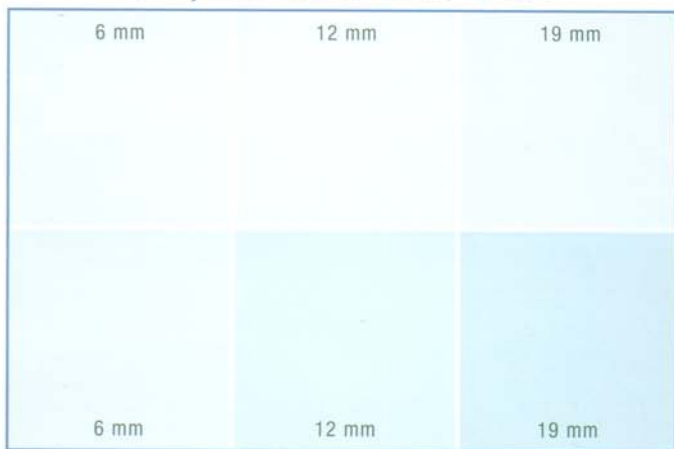

Starphire® Ultra-Clear Glass

The clarity of Starphire Ultra-Clear glass by PPG actually becomes more apparent as the glass gets thicker, maintaining a pleasing azure-green aesthetic. The photograph below demonstrates how the thickness of the glass can affect the greenish hue of traditional clear float glass in comparison to Starphire glass.

Starphire® Ultra-Clear Glass