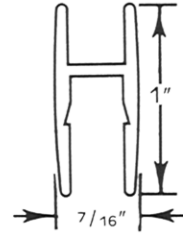

Opening Width

- 24"
- 30"
- 36"
- 42"
- 48"
- 54"
- 60"
- 66"
- 72"
- 78"
- 84"

Glass Size Width is----- Plus 1" Divided by 2

Glass Size Height is-----Opening Height Minus 1 - 7/16"

**610007 Assembly Includes - Double Channel (Top & Bottom)  
 Track, Shoe, Wheels, Guides, Vinyl**

Opening Width

- 24"
- 30"
- 36"
- 42"
- 48"
- 54"
- 60"
- 66"
- 72"
- 78"
- 84"

Finger Pulls

- Stick On
- Push On
- Ground

Ratchet Lock

Glass Size Width is----- Plus 1" Divided by 2

Glass Size Height is-----Opening Height Minus 1 - 1/4"

One General Motors Drive  
 PO Box 381 - Syracuse, NY 13206  
 Phone: 315.437.9971  
 Toll Free: 800.962.3211  
 Fax: 315.437.8118

www.syracuseglass.com

Our Commitment Shines Through

Flat Glass Products - Tempering  
 Insulating - Beveling - Edgework  
 All-Glass Doors - Shower Enclosures  
 StoreFront and Curtain Wall Systems  
 Aluminum Entrances

110007  
 Double Channel

110008  
 Double Channel

110009 Track  
 Use with 110007, 110022  
 & 110008 channel

110012  
 Shoe

110019  
 Double Track

110022  
 Single Channel

110023  
 Single Channel

110024  
 Edge Molding