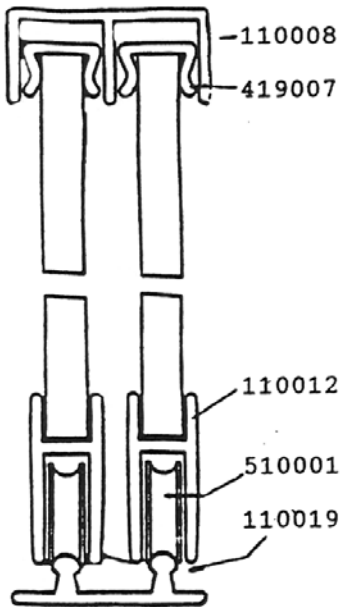

**STOCK ASSEMBLIES – AVAILABLE IN ALUMINUM,  
 BRONZE OR BRASS FINISH**

**610005 Assembly Includes - Double Channel (Top & Bottom)  
 Track, Shoe, Wheels, Guides, Vinyl**

Fabricated and Shoe Installed on Glass

Opening Width

- 24"
- 30"
- 36"
- 42"
- 48"
- 54"
- 60"
- 66"
- 72"
- 78"
- 84"

Glass Size Width is----- Plus 1" Divided by 2

Glass Size Height is-----Opening Height Minus 1 - 7/16"

**610007 Assembly Includes - Double Channel (Top & Bottom)  
 Track, Shoe, Wheels, Guides, Vinyl**

Opening Width

- 24"
- 30"
- 36"
- 42"
- 48"
- 54"
- 60"
- 66"
- 72"
- 78"
- 84"

Finger Pulls

- Stick On
- Push On
- Ground

Ratchet Lock

Glass Size Width is----- Plus 1" Divided by 2

Glass Size Height is-----Opening Height Minus 1 - 1/4"