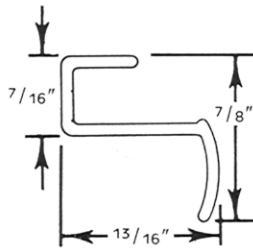

Opening Width

- 24"
- 30"
- 36"
- 42"
- 48"
- 54"
- 60"
- 66"
- 72"
- 78"
- 84"

Glass Size Width is----- Plus 1" Divided by 2

Glass Size Height is-----Opening Height Minus 1 - 7/16"

**610007 Assembly Includes - Double Channel (Top & Bottom)  
 Track, Shoe, Wheels, Guides, Vinyl**

Opening Width

- 24"
- 30"
- 36"
- 42"
- 48"
- 54"
- 60"
- 66"
- 72"
- 78"
- 84"

Finger Pulls

- Stick On
- Push On
- Ground

Ratchet Lock

Glass Size Width is----- Plus 1" Divided by 2

Glass Size Height is-----Opening Height Minus 1 - 1/4"

110007  
 Double Channel

110008  
 Double Channel

110009 Track  
 Use with 110007, 110022  
 & 110008 channel

110012  
 Shoe

110019  
 Double Track

110022  
 Single Channel

110023  
 Single Channel

110024  
 Edge Molding

110026  
 Edge Molding With  
 Screw Port

110027  
 Door Pull

110028  
 Flush Door Pull With  
 Screw Port