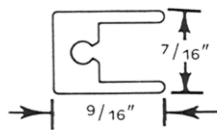

Opening Width

- 24"
- 30"
- 36"
- 42"
- 48"
- 54"
- 60"
- 66"
- 72"
- 78"
- 84"

Glass Size Width is----- Plus 1" Divided by 2

Glass Size Height is-----Opening Height Minus 1 - 7/16"

**610007 Assembly Includes - Double Channel (Top & Bottom)  
 Track, Shoe, Wheels, Guides, Vinyl**

Opening Width

- 24"
- 30"
- 36"
- 42"
- 48"
- 54"
- 60"
- 66"
- 72"
- 78"
- 84"

Finger Pulls

- Stick On
- Push On
- Ground

Ratchet Lock

Glass Size Width is----- Plus 1" Divided by 2

Glass Size Height is-----Opening Height Minus 1 - 1/4"

110007  
 Double Channel

110008  
 Double Channel

110009 Track  
 Use with 110007, 110022  
 & 110008 channel

110012  
 Shoe

110019  
 Double Track

110022  
 Single Channel

110023  
 Single Channel

110024  
 Edge Molding

110026  
 Edge Molding With  
 Screw Port

110027  
 Door Pull

110028  
 Flush Door Pull With  
 Screw Port