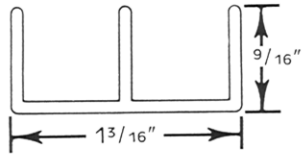

110007
Double Channel