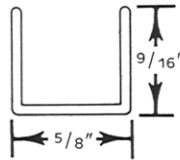

Opening Width

- 24"
- 30"
- 36"
- 42"
- 48"
- 54"
- 60"
- 66"
- 72"
- 78"
- 84"

Glass Size Width is----- Plus 1" Divided by 2

Glass Size Height is-----Opening Height Minus 1 - 7/16"

**610007 Assembly Includes - Double Channel (Top & Bottom)  
 Track, Shoe, Wheels, Guides, Vinyl**

Opening Width

- 24"
- 30"
- 36"
- 42"
- 48"
- 54"
- 60"
- 66"
- 72"
- 78"
- 84"

Finger Pulls

- Stick On
- Push On
- Ground

Ratchet Lock

Glass Size Width is----- Plus 1" Divided by 2

Glass Size Height is-----Opening Height Minus 1 - 1/4"

110007  
 Double Channel

110008  
 Double Channel

110009 Track  
 Use with 110007, 110022  
 & 110008 channel

110012  
 Shoe

110019  
 Double Track

110022  
 Single Channel

110023  
 Single Channel

110024  
 Edge Molding

110026  
 Edge Molding With  
 Screw Port

110027  
 Door Pull

110028  
 Flush Door Pull With  
 Screw Port