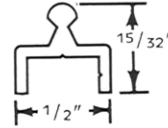

Opening Width

- 24"
- 30"
- 36"
- 42"
- 48"
- 54"
- 60"
- 66"
- 72"
- 78"
- 84"

Glass Size Width is----- Plus 1" Divided by 2

Glass Size Height is-----Opening Height Minus 1 - 7/16"

**610007 Assembly Includes - Double Channel (Top & Bottom)  
 Track, Shoe, Wheels, Guides, Vinyl**

Opening Width

- 24"
- 30"
- 36"
- 42"
- 48"
- 54"
- 60"
- 66"
- 72"
- 78"
- 84"

Finger Pulls

- Stick On
- Push On
- Ground

Ratchet Lock

Glass Size Width is----- Plus 1" Divided by 2

Glass Size Height is-----Opening Height Minus 1 - 1/4"

One General Motors Drive  
 PO Box 381 - Syracuse, NY 13206  
 Phone: 315.437.9971  
 Toll Free: 800.962.3211  
 Fax: 315.437.8118

www.syracuseglass.com

Our Commitment Shines Through

Flat Glass Products - Tempering  
 Insulating - Beveling - Edgework  
 All-Glass Doors - Shower Enclosures  
 StoreFront and Curtain Wall Systems  
 Aluminum Entrances

110007  
 Double Channel

110008  
 Double Channel

110009 Track  
 Use with 110007, 110022  
 & 110008 channel

110012  
 Shoe

110019  
 Double Track

110022  
 Single Channel

110023  
 Single Channel

110024  
 Edge Molding