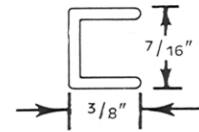

Opening Width

- 24"
- 30"
- 36"
- 42"
- 48"
- 54"
- 60"
- 66"
- 72"
- 78"
- 84"

Glass Size Width is----- Plus 1" Divided by 2

Glass Size Height is-----Opening Height Minus 1 - 7/16"

**610007 Assembly Includes - Double Channel (Top & Bottom)  
 Track, Shoe, Wheels, Guides, Vinyl**

Opening Width

- 24"
- 30"
- 36"
- 42"
- 48"
- 54"
- 60"
- 66"
- 72"
- 78"
- 84"

Finger Pulls

- Stick On
- Push On
- Ground

Ratchet Lock

Glass Size Width is----- Plus 1" Divided by 2

Glass Size Height is-----Opening Height Minus 1 - 1/4"

110007  
 Double Channel

110008  
 Double Channel

110009 Track  
 Use with 110007, 110022  
 & 110008 channel

110012  
 Shoe

110019  
 Double Track

110022  
 Single Channel

110023  
 Single Channel

110024  
 Edge Molding

110026  
 Edge Molding With  
 Screw Port

110027  
 Door Pull

110028  
 Flush Door Pull With  
 Screw Port