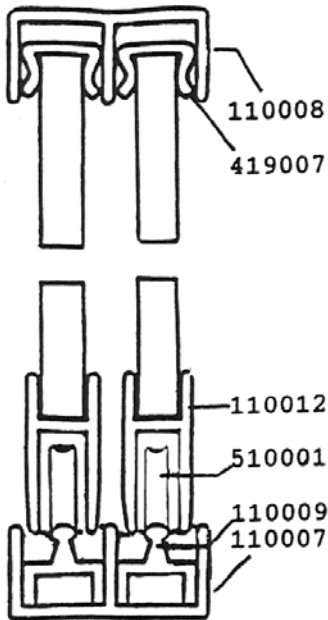

**STOCK ASSEMBLIES – AVAILABLE IN ALUMINUM,  
 BRONZE OR BRASS FINISH**

**610005 Assembly Includes - Double Channel (Top & Bottom)  
 Track, Shoe, Wheels, Guides, Vinyl**

Fabricated and Shoe Installed on Glass

Opening Width

- 24"
- 30"
- 36"
- 42"
- 48"
- 54"
- 60"
- 66"
- 72"
- 78"
- 84"

Glass Size Width is----- Plus 1" Divided by 2

Glass Size Height is-----Opening Height Minus 1 - 7/16"

**610007 Assembly Includes - Double Channel (Top & Bottom)  
 Track, Shoe, Wheels, Guides, Vinyl**

Opening Width

- 24"
- 30"
- 36"
- 42"
- 48"
- 54"
- 60"
- 66"
- 72"
- 78"
- 84"

Finger Pulls

- Stick On
- Push On
- Ground

Ratchet Lock

Glass Size Width is----- Plus 1" Divided by 2

Glass Size Height is-----Opening Height Minus 1 - 1/4"