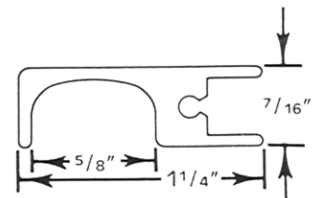

Opening Width

- 24"
- 30"
- 36"
- 42"
- 48"
- 54"
- 60"
- 66"
- 72"
- 78"
- 84"

Glass Size Width is----- Plus 1" Divided by 2

Glass Size Height is-----Opening Height Minus 1 - 7/16"

**610007 Assembly Includes - Double Channel (Top & Bottom)  
 Track, Shoe, Wheels, Guides, Vinyl**

Opening Width

- 24"
- 30"
- 36"
- 42"
- 48"
- 54"
- 60"
- 66"
- 72"
- 78"
- 84"

Finger Pulls

- Stick On
- Push On
- Ground

Ratchet Lock

Glass Size Width is----- Plus 1" Divided by 2

Glass Size Height is-----Opening Height Minus 1 - 1/4"

110007  
 Double Channel

110008  
 Double Channel

110009 Track  
 Use with 110007, 110022  
 & 110008 channel

110012  
 Shoe

110019  
 Double Track

110022  
 Single Channel

110023  
 Single Channel

110024  
 Edge Molding

110026  
 Edge Molding With  
 Screw Port

110027  
 Door Pull

110028  
 Flush Door Pull With  
 Screw Port