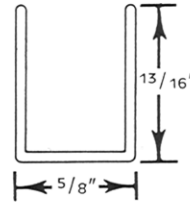

Opening Width

- 24"
- 30"
- 36"
- 42"
- 48"
- 54"
- 60"
- 66"
- 72"
- 78"
- 84"

Glass Size Width is----- Plus 1" Divided by 2

Glass Size Height is-----Opening Height Minus 1 - 7/16"

**610007 Assembly Includes - Double Channel (Top & Bottom)  
 Track, Shoe, Wheels, Guides, Vinyl**

Opening Width

- 24"
- 30"
- 36"
- 42"
- 48"
- 54"
- 60"
- 66"
- 72"
- 78"
- 84"

Finger Pulls

- Stick On
- Push On
- Ground

Ratchet Lock

Glass Size Width is----- Plus 1" Divided by 2

Glass Size Height is-----Opening Height Minus 1 - 1/4"

110007  
 Double Channel

110008  
 Double Channel

110009 Track  
 Use with 110007, 110022  
 & 110008 channel

110012  
 Shoe

110019  
 Double Track

110022  
 Single Channel

110023  
 Single Channel

110024  
 Edge Molding

110026  
 Edge Molding With  
 Screw Port

110027  
 Door Pull

110028  
 Flush Door Pull With  
 Screw Port