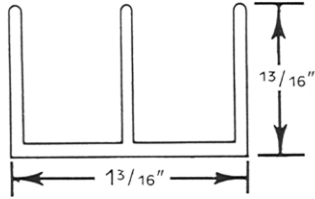

Opening Width

- 24"
- 30"
- 36"
- 42"
- 48"
- 54"
- 60"
- 66"
- 72"
- 78"
- 84"

Glass Size Width is----- Plus 1" Divided by 2

Glass Size Height is-----Opening Height Minus 1 - 7/16"

**610007 Assembly Includes - Double Channel (Top & Bottom)  
 Track, Shoe, Wheels, Guides, Vinyl**

Opening Width

- 24"
- 30"
- 36"
- 42"
- 48"
- 54"
- 60"
- 66"
- 72"
- 78"
- 84"

Finger Pulls

- Stick On
- Push On
- Ground

Ratchet Lock

Glass Size Width is----- Plus 1" Divided by 2

Glass Size Height is-----Opening Height Minus 1 - 1/4"

One General Motors Drive  
 PO Box 381 - Syracuse, NY 13206  
 Phone: 315.437.9971  
 Toll Free: 800.962.3211  
 Fax: 315.437.8118

www.syracuseglass.com

Our Commitment Shines Through

Flat Glass Products - Tempering  
 Insulating - Beveling - Edgework  
 All-Glass Doors - Shower Enclosures  
 StoreFront and Curtain Wall Systems  
 Aluminum Entrances

110007  
 Double Channel

110008  
 Double Channel

110009 Track  
 Use with 110007, 110022  
 & 110008 channel

110012  
 Shoe

110019  
 Double Track

110022  
 Single Channel

110023  
 Single Channel

110024  
 Edge Molding