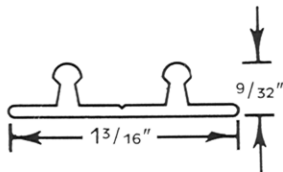

Opening Width

- 24"
- 30"
- 36"
- 42"
- 48"
- 54"
- 60"
- 66"
- 72"
- 78"
- 84"

Glass Size Width is----- Plus 1" Divided by 2

Glass Size Height is-----Opening Height Minus 1 - 7/16"

**610007 Assembly Includes - Double Channel (Top & Bottom)  
 Track, Shoe, Wheels, Guides, Vinyl**

Opening Width

- 24"
- 30"
- 36"
- 42"
- 48"
- 54"
- 60"
- 66"
- 72"
- 78"
- 84"

Finger Pulls

- Stick On
- Push On
- Ground

Ratchet Lock

Glass Size Width is----- Plus 1" Divided by 2

Glass Size Height is-----Opening Height Minus 1 - 1/4"

110007  
 Double Channel

110008  
 Double Channel

110009 Track  
 Use with 110007, 110022  
 & 110008 channel

110012  
 Shoe

110019  
 Double Track

110022  
 Single Channel

110023  
 Single Channel

110024  
 Edge Molding

110026  
 Edge Molding With  
 Screw Port

110027  
 Door Pull

110028  
 Flush Door Pull With  
 Screw Port